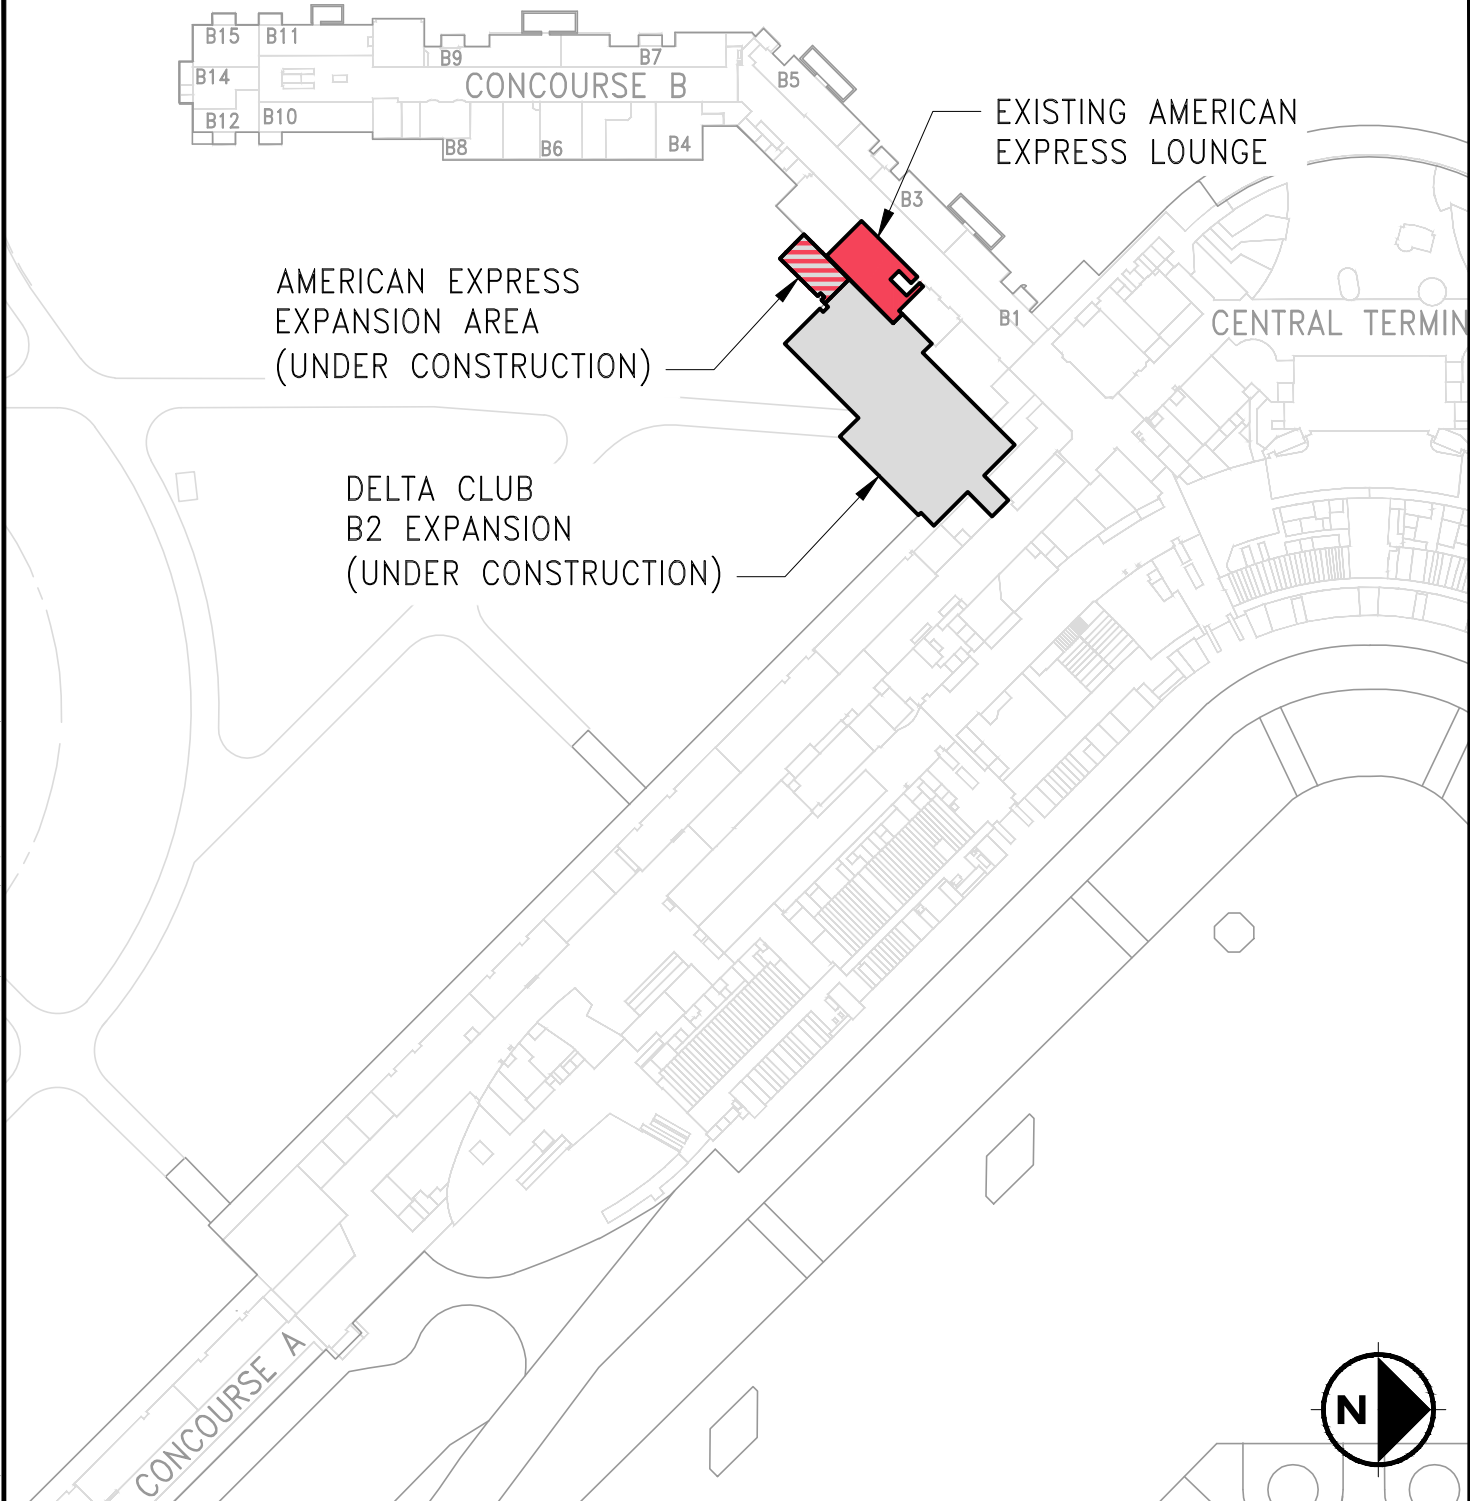

EXHIBIT A

Port of Seattle/Aviation Properties   
 Seattle-Tacoma International Airport

BUILDING: AMERICAN EXPRESS  
 LEVEL: TICKETING  
 LOCATION: CONCOURSE B

DATE	5/23/2016
SCALE:	
DRAWN BY:	
CHECKED BY:	
EXHIBIT NO.	1